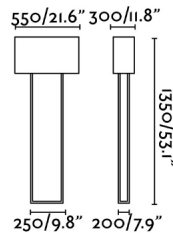

General characteristics

Type	II
IP	20
voltage	100V-240V
Hertz	50/60HZ
Cable meters	3500mm
Switch type	1, PRESS
Power	15W

Material

Body/Structure	Steel
Diffuser	Textile
Screen	Textile

Finish

Body/Structure	Brown
Diffuser	Beige
Screen	Beige