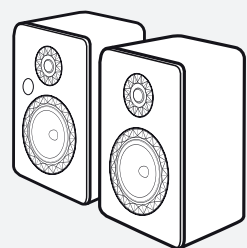

Prestige Facet 6B BT

Bass-reflex Bluetooth bookshelf speaker

18mm-thick MDF cabinet
Reduced vibrations, neutral sound

Internal reinforcement system
Limits vibrations,
improves cabinet firmness

Bluetooth aptX
Enables playback of
high-resolution audio files

1" soft dome tweeter
Reproduces highs with
subtlety and precision

Class-D amplifier
Uses superior-quality,
durable components

Bullet-shaped phase plug
Limits turbulence,
reduces distortion