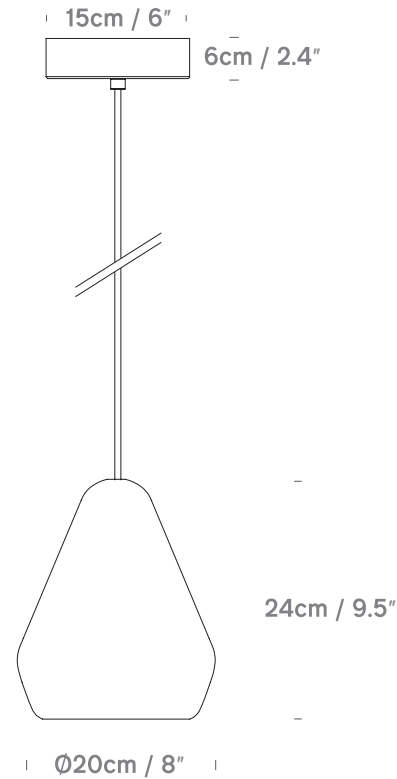

Core 15
UK/EU PC089105XX
USA PC089305XX

Core 20
UK/EU PC089110XX
USA PC089310XX

innermost
CORE PC0891XX-XX

 This luminaire is compatible with bulbs of the energy classes:

A++
A+
A
B
C
D
E

874/2012 

Product Category Pendant
Material Glass
Cable 4m. Clear and White - White braided cable
Sliver, Smoke and Gold - black braided cable
Ceiling Rose Cylinder

Lightsource UK/EU E27 Max 60W, USA E26 Max 60W (not included)
Recommended Bulb Filament or pearl LED globe dimmable bulbs 300 – 500 lumen output and colour temperature 2700K

Color

 00 -Clear
 01 -White
 03 -Sliver